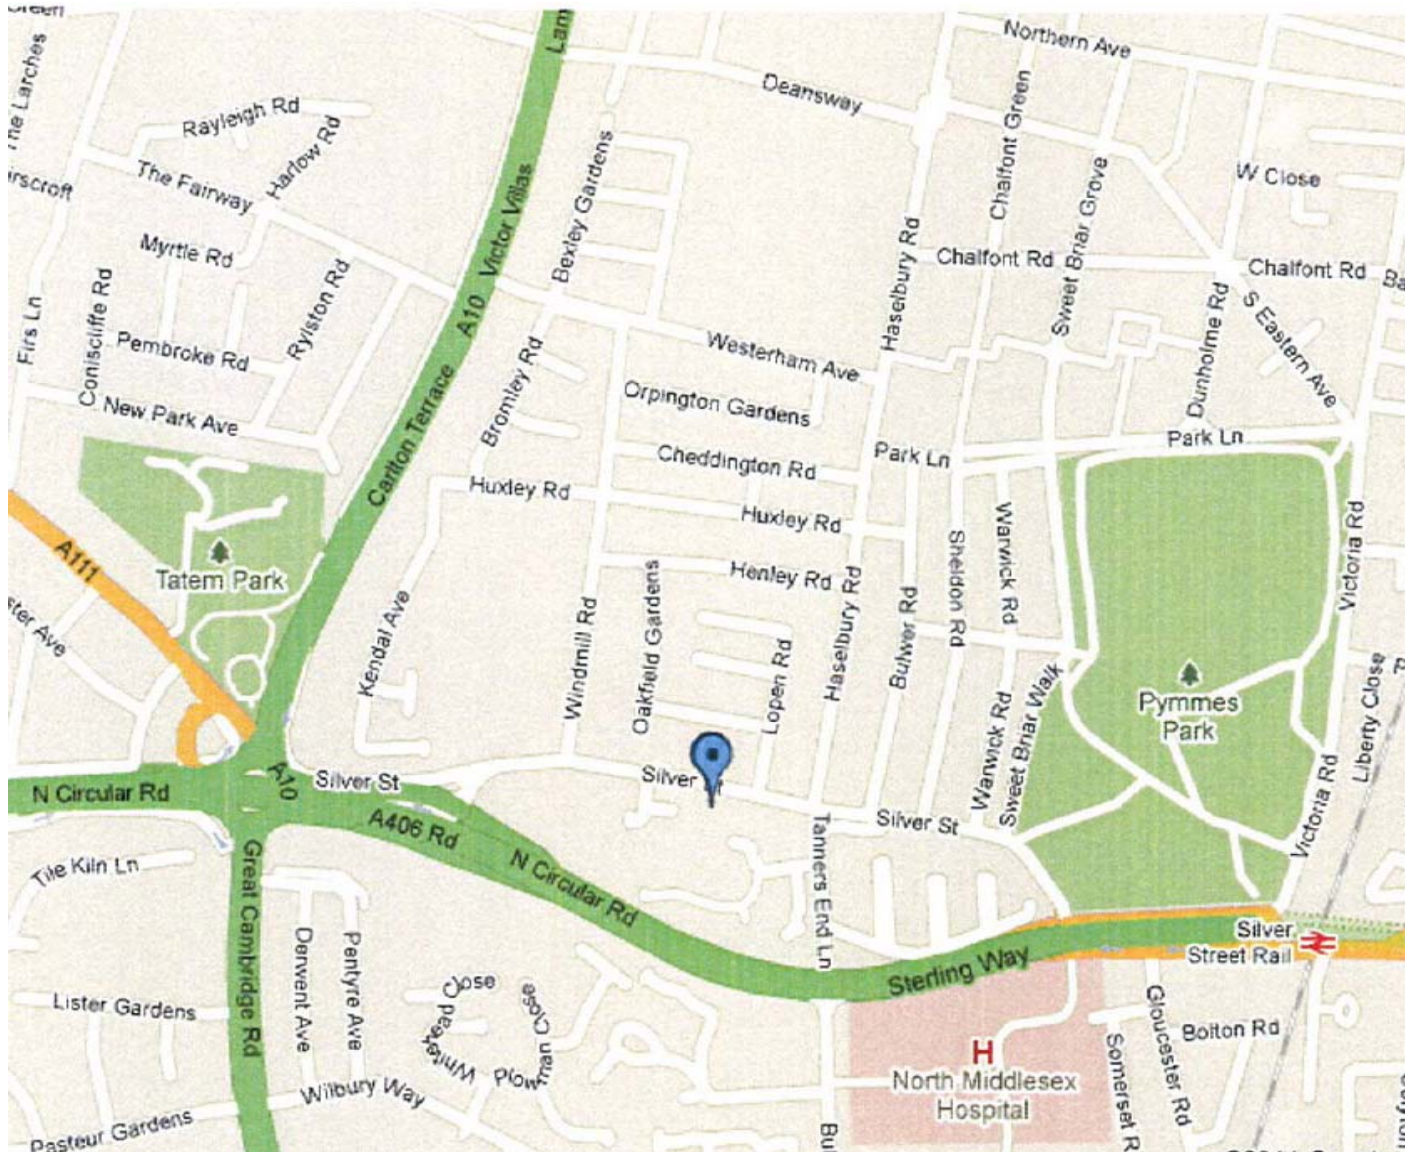

## Silver Street, London N18 1PJ

## Directions

From the **Great Cambridge Roundabout** stop

- 217** Turnpike Lane - Waltham Cross
- 231** Turnpike lane - Enfield - Enfield Chase

### By Train:

Cheshunt or Enfield Town service from Liverpool Street to Silver Street, then a 15 minute walk or catch above bus routes.